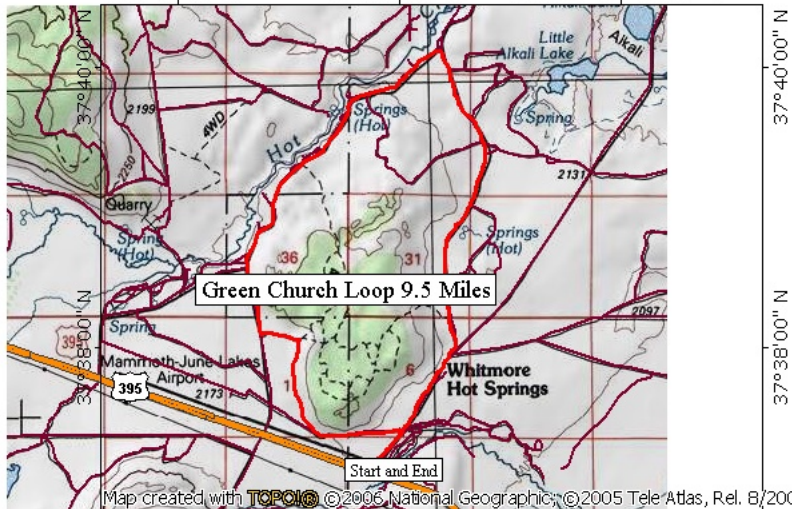

# TOPO! map printed on 02/01/07 from "Green Church Loop.tpo"

118°52'00" W      118°50'00" W      WGS84 118°48'00" W

118°52'00" W      118°50'00" W      WGS84 118°48'00" W

**NATIONAL  
GEOGRAPHIC**

TN MN  
14½  
02/01/07